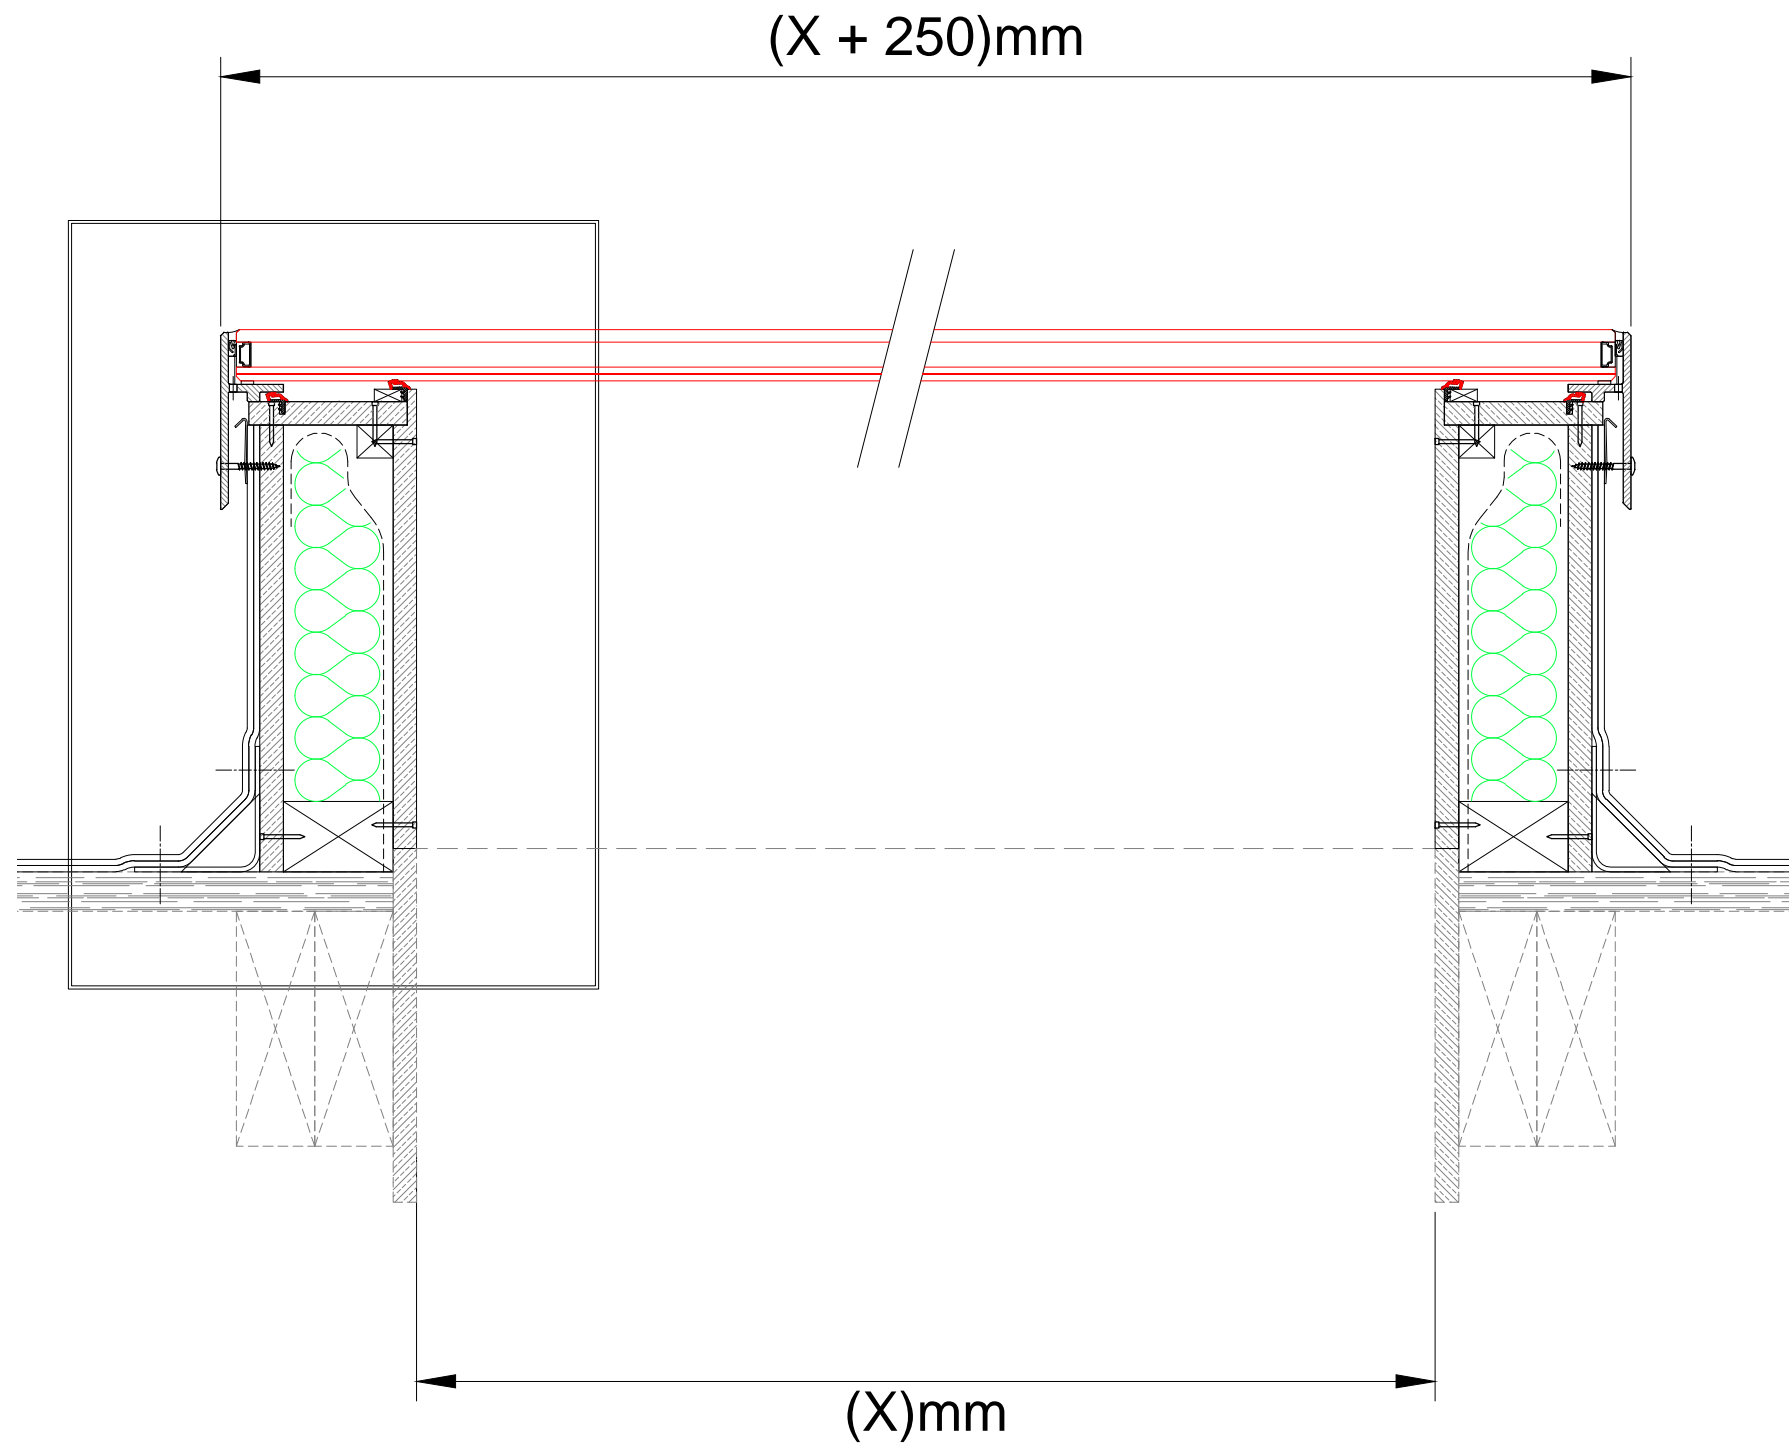

SCALE 1:2 @ A3

SCALE 1:5 @ A3

VELUX Company Ltd.  
Woodside Way  
Glenrothes  
Fife  
Scotland  
KY7 4ND  
Telephone:  
+44 (0) 1592 778 246

**VARIO** BY **VELUX**

Single unit - Fixed (with 300mm upstand)